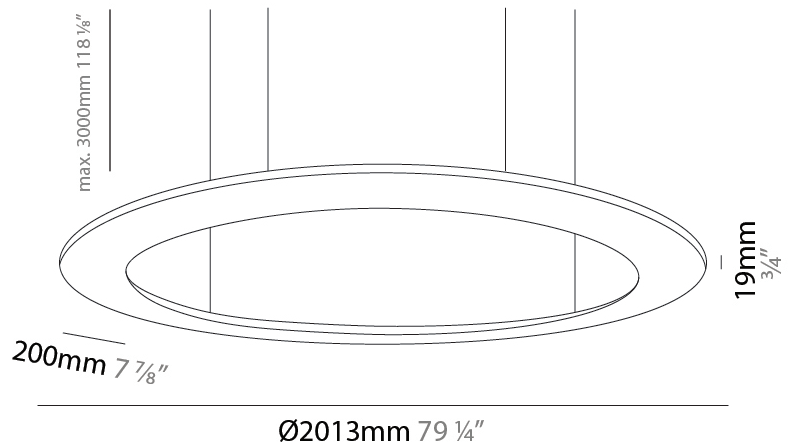

PROJECT	
TYPE	
SPECIFIER	
QUANTITY	
DATE	

INFINITE RING SUSPENSION

A51085-

base number   Color   Finish
Temperature   Options

1. To build a product code in our configurator select the specify button on the base model # product page
2. To build a manual product code on this datasheet choose from the options listed below in blue font and add the suffix to the base model #

GENERAL

Series: Infinite Ring
Partner: Ivela
Division: Architectural
Installation: Suspension
Product Type: Panels
Mounting Location: Ceiling
Light Distribution: Direct

PHYSICAL

Shape: Square
Length (mm): 2103
Length (in): 79 1/4
Width (mm): 100
Width (in): 3 15/16
Height (mm): 19
Height (in): 3/4
Max. Overall Height (mm): 2500
Max. Overall Height (in): 98 7/16
Diffuser: PMMA - Opal
Fixture Finish: WHI / BLK / GLD
Fixture Material: Aluminum

ELECTRICAL

Lamp Type: LED
Input Wattage (W): 126
Dimming: Tri-Mode (Non-Dimming and Phase Dimming (120Vac only) and 0-10V Dimming)
Driver Included: No
Driver Location: Remote
Driver Type: Constant Voltage - Universal
Driver Class: Class 1
Housing: ENCP 8
Input Voltage (V): 120 - 277
Output Voltage (V): 24

LED

Color Temperature (°K): 2700 / 3000 / 3500 / 4000
Max. Delivered Lumen (lm): 7560 / 7875 / 8109 / 8347
Nominal Lumen (lm): 15120 / 15750 / 16199 / 16675
CRI: >93 CRI
Lamp Life (hrs): 50000

OPTICAL

RATINGS AND CERTIFICATIONS

Certified By: Certified for North American Standards
IP rating: IP20