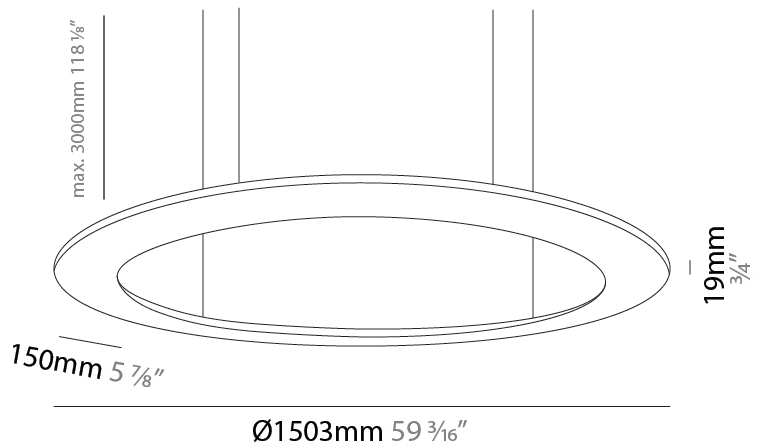

INFINITE RING SUSPENSION

A51084-

base number   Color   Finish
Temperature   Options

1. To build a product code in our configurator select the specify button on the base model # product page
2. To build a manual product code on this datasheet choose from the options listed below in blue font and add the suffix to the base model #

GENERAL

Series: Infinite Ring
Partner: Ivela
Division: Architectural
Installation: Suspension
Product Type: Panels
Mounting Location: Ceiling
Light Distribution: Direct

PHYSICAL

Shape: Square
Length (mm): 1503
Length (in): 59 ³/₁₆"
Width (mm): 100
Width (in): 3 ¹⁵/₁₆"
Height (mm): 19
Height (in): 3/4
Max. Overall Height (mm): 2500
Max. Overall Height (in): 98 ⁷/₁₆"
Diffuser: PMMA - Opal
Fixture Finish: WHI / BLK / GLD
Fixture Material: Aluminum

ELECTRICAL

Lamp Type: LED
Input Wattage (W): 94
Dimming: Tri-Mode (Non-Dimming and Phase Dimming (120Vac only) and 0-10V Dimming)
Driver Included: No
Driver Location: Remote
Driver Type: Constant Voltage - Universal
Driver Class: Class 1 and Class 2
Housing: ENCP 8 (SC Power) ENCP 10 (Mean Well)
Input Voltage (V): 120 - 277
Output Voltage (V): 24

LED

Color Temperature (°K): 2700 / 3000 / 3500 / 4000
Max. Delivered Lumen (lm): 5640 / 5875 / 6049 / 6227
Nominal Lumen (lm): 5640 / 5875 / 6049 / 6227
CRI: >93 CRI
Lamp Life (hrs): 50000

OPTICAL

RATINGS AND CERTIFICATIONS

Certified By: Certified for North American Standards
IP rating: IP20